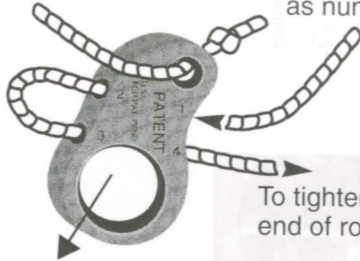

Rope Lock Instructions

Attach one end of rope or hook here.

Feed loose end of rope through holes as numbered.

To loosen, pull rope adjuster this way using finger hole.

Taylor Made

PRODUCTS™

Trailerite™ Quick On Trailing Tie Down Kit Instructions

Tie Down Kit included only with Ultima™ Boat Covers

Insert end of Tie Down Strap thru top of buckle to form closed loop at each cover strap.

Wrap this end around trailer frame.