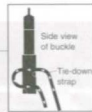

Rope Lock Instructions

Attach one end of rope or hook here.

Feed loose end of rope through holes as numbered.

To loosen, pull rope adjuster this way using finger hole.

Taylor Made

PRODUCTS™

Trailerite™ Quick On Trailing Tie Down Kit Instructions

Tie Down Kit included only with Ultima™ Boat Covers

Insert end of Tie Down Strap thru top of buckle to form closed loop at each cover strap.

Wrap this end around trailer frame.