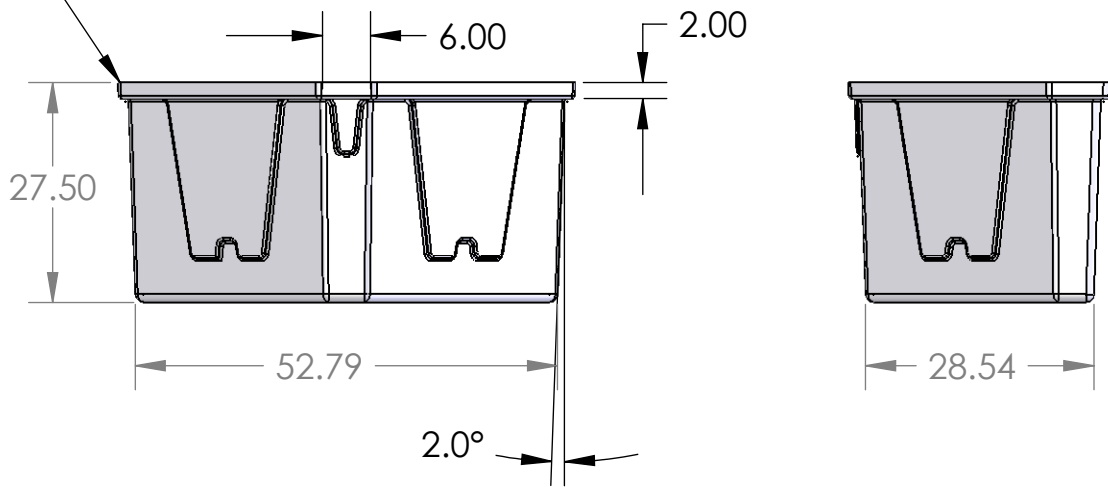

Overall height with top assembled = 29.875 approx.

VOLUME = 16 CU. FT.

PROPRIETARY AND CONFIDENTIAL
 THE INFORMATION CONTAINED IN THIS DRAWING IS THE SOLE PROPERTY OF TAYLOR MADE PRODUCTS. ANY REPRODUCTION IN PART OR AS A WHOLE WITHOUT THE WRITTEN PERMISSION OF TAYLOR MADE PRODUCTS IS PROHIBITED.

		DIMENSIONS ARE IN INCHES		NAME	DATE	Space Saver Dockbox Tub Data Sheet
		TOLERANCES:		DRAWN	8/18/2005	
		FRACTIONAL ±		CHECKED		
		ANGULAR: MACH ± BEND ±		ENG APPR.		
		TWO PLACE DECIMAL ±		MFG APPR.		
		THREE PLACE DECIMAL ±		Q.A.		
		MATERIAL		COMMENTS:		
NEXT ASSY	USED ON	FINISH				
APPLICATION		DO NOT SCALE DRAWING				
				SIZE	DWG. NO.	REV.
				Space Saver dimension data master		1.0
				SCALE: 1:1	WEIGHT:	SHEET 1 OF 1